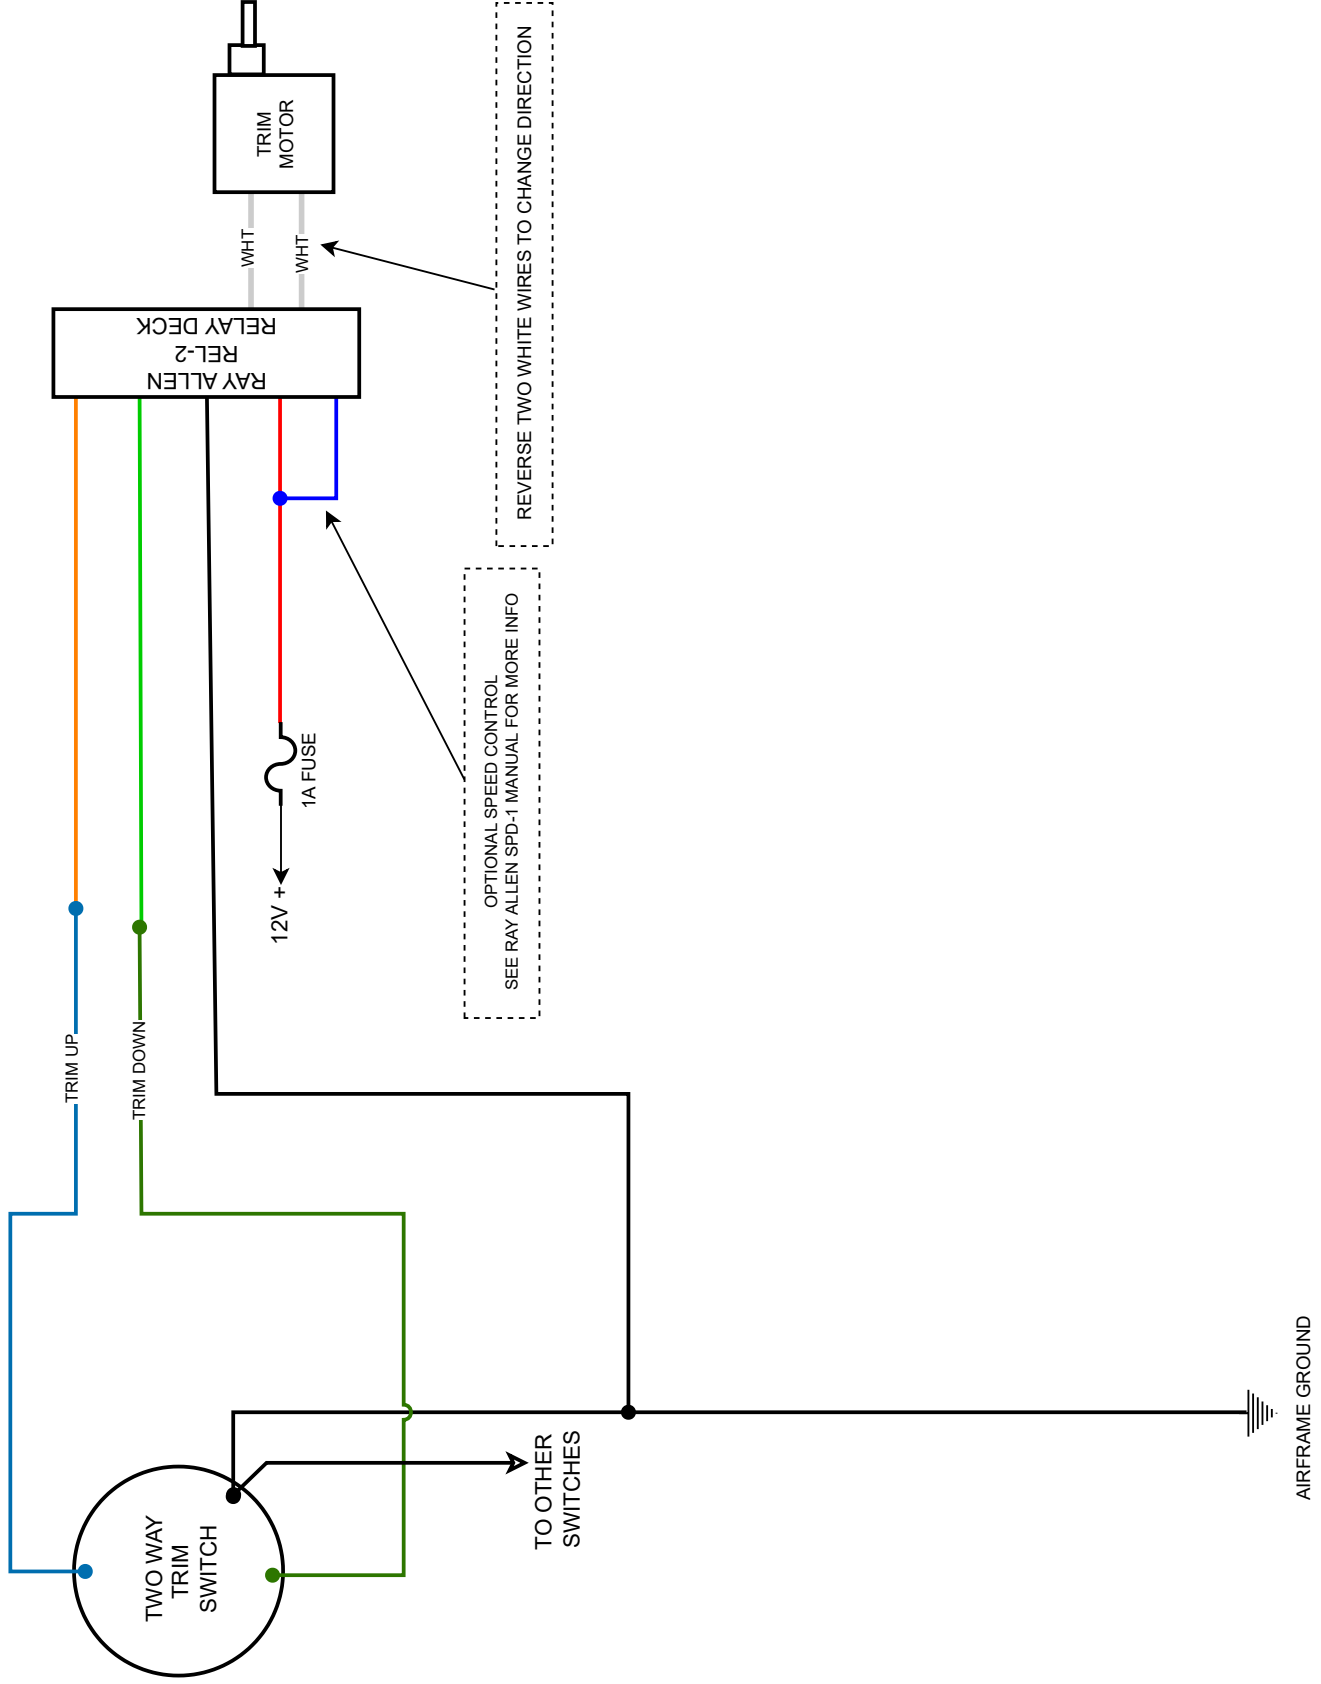

# PIONEER CONTROL GRIPS - RAY ALLEN TRIM RELAY

## TYPICAL INTERCONNECT

NOTE: THIS DIAGRAM IS FOR REFERENCE ONLY. SEE LATEST VERSION OF RAY ALLEN INSTALLATION MANUALS FOR FINAL INSTALLATION.  
RAY ALLEN COMPONENTS NOT SOLD THROUGH PCG.